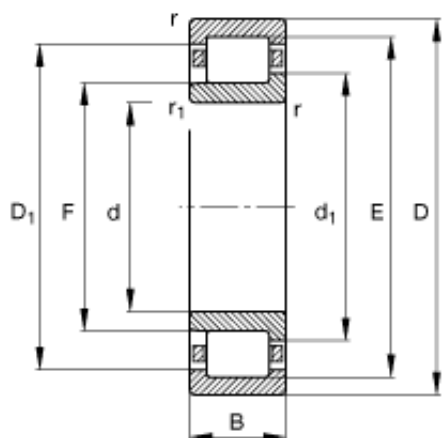

NTN-SUDAMERICAN,S.A.

120 mm x 215 mm x 58 mm FAG NJ2224-E-TVP2 Cylindrical Roller Bearings

Bearing No. NJ2224-E-TVP2

NJ2224-E-TVP2 Bearing 2D drawings and 3D CAD models

Size	120x215x58 mm
Bore Diameter	120 mm
Outer Diameter	215 mm
Width	58 mm
d	120 mm
D	215 mm
B	58 mm
D ₁	187,8 mm
D _{a max}	203 mm
d ₁	153,2 mm
d _{a max}	141 mm
d _{a min}	132 mm
d _{c min}	156 mm
F	143,5 mm
r _{1 min}	2,1 mm
r _{a max}	2,1 mm
r _{min}	2,1 mm
s	4,5 mm / Axial displacement facility from central position
m	8,54 kg / Weight
C _r	530000 N / Dynamic load rating (radial)
C _{0r}	610000 N / Static load rating (radial)