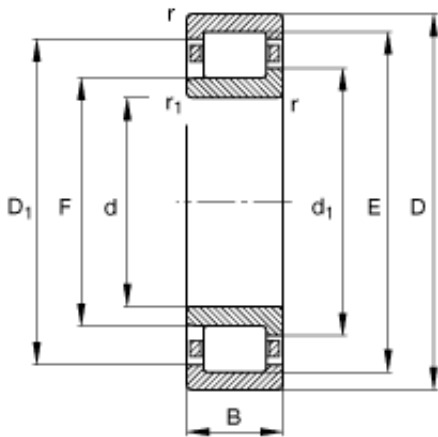

NTN-SUDAMERICAN,S.A.

80 mm x 140 mm x 33 mm FAG NJ2216-E-TVP2 Cylindrical Roller Bearings

Bearing No. NJ2216-E-TVP2

NJ2216-E-TVP2 Bearing 2D drawings and 3D CAD models

Size	80x140x33 mm
Bore Diameter	80 mm
Outer Diameter	140 mm
Width	33 mm
d	80 mm
D	140 mm
B	33 mm
D ₁	122,9 mm
D _{a max}	129 mm
d ₁	101,5 mm
d _{a max}	94 mm
d _{a min}	91 mm
d _{c min}	104 mm
F	95,3 mm
r _{1 min}	2 mm
r _{a max}	2 mm
r _{min}	2 mm
s	1,3 mm / Axial displacement facility from central position
m	2,04 kg / Weight
C _r	221000 N / Dynamic load rating (radial)
C _{0r}	244000 N / Static load rating (radial)